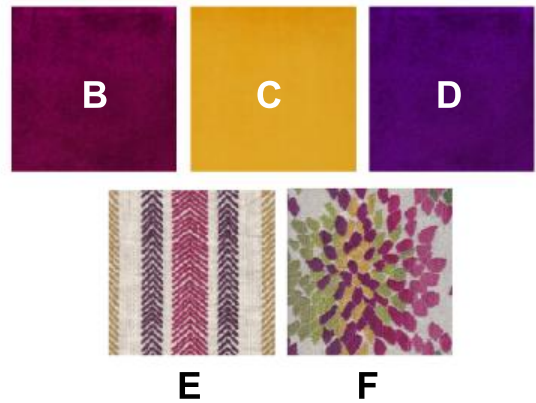

2875 LIVING ROOM ITEM DETAILS

Style: 2875 Sectional
Items: 2x 2875-16 RHF Sofa
& 2785-00 Ottoman

- (A) Body Fabric: Guardian White-P
- (B) Pillow Fabric: Siena Berry
- (C) Pillow Fabric: Siena Yellow
- (D) Pillow Fabric: Siena Plum
- (E) Pillow Fabric: Spade Multi
- (F) Pillow Fabric: Nella Lime

Leg Finish: Espresso

Style: 2693 Swivel Chair
(A) Body Fabric: Seduce Turquoise

ACCENT
on Home

Luxe Media Credenza

Boston Square Coffee Table

Luxe Side Table

Bianca Table Lamp

Luxe Bookshelf